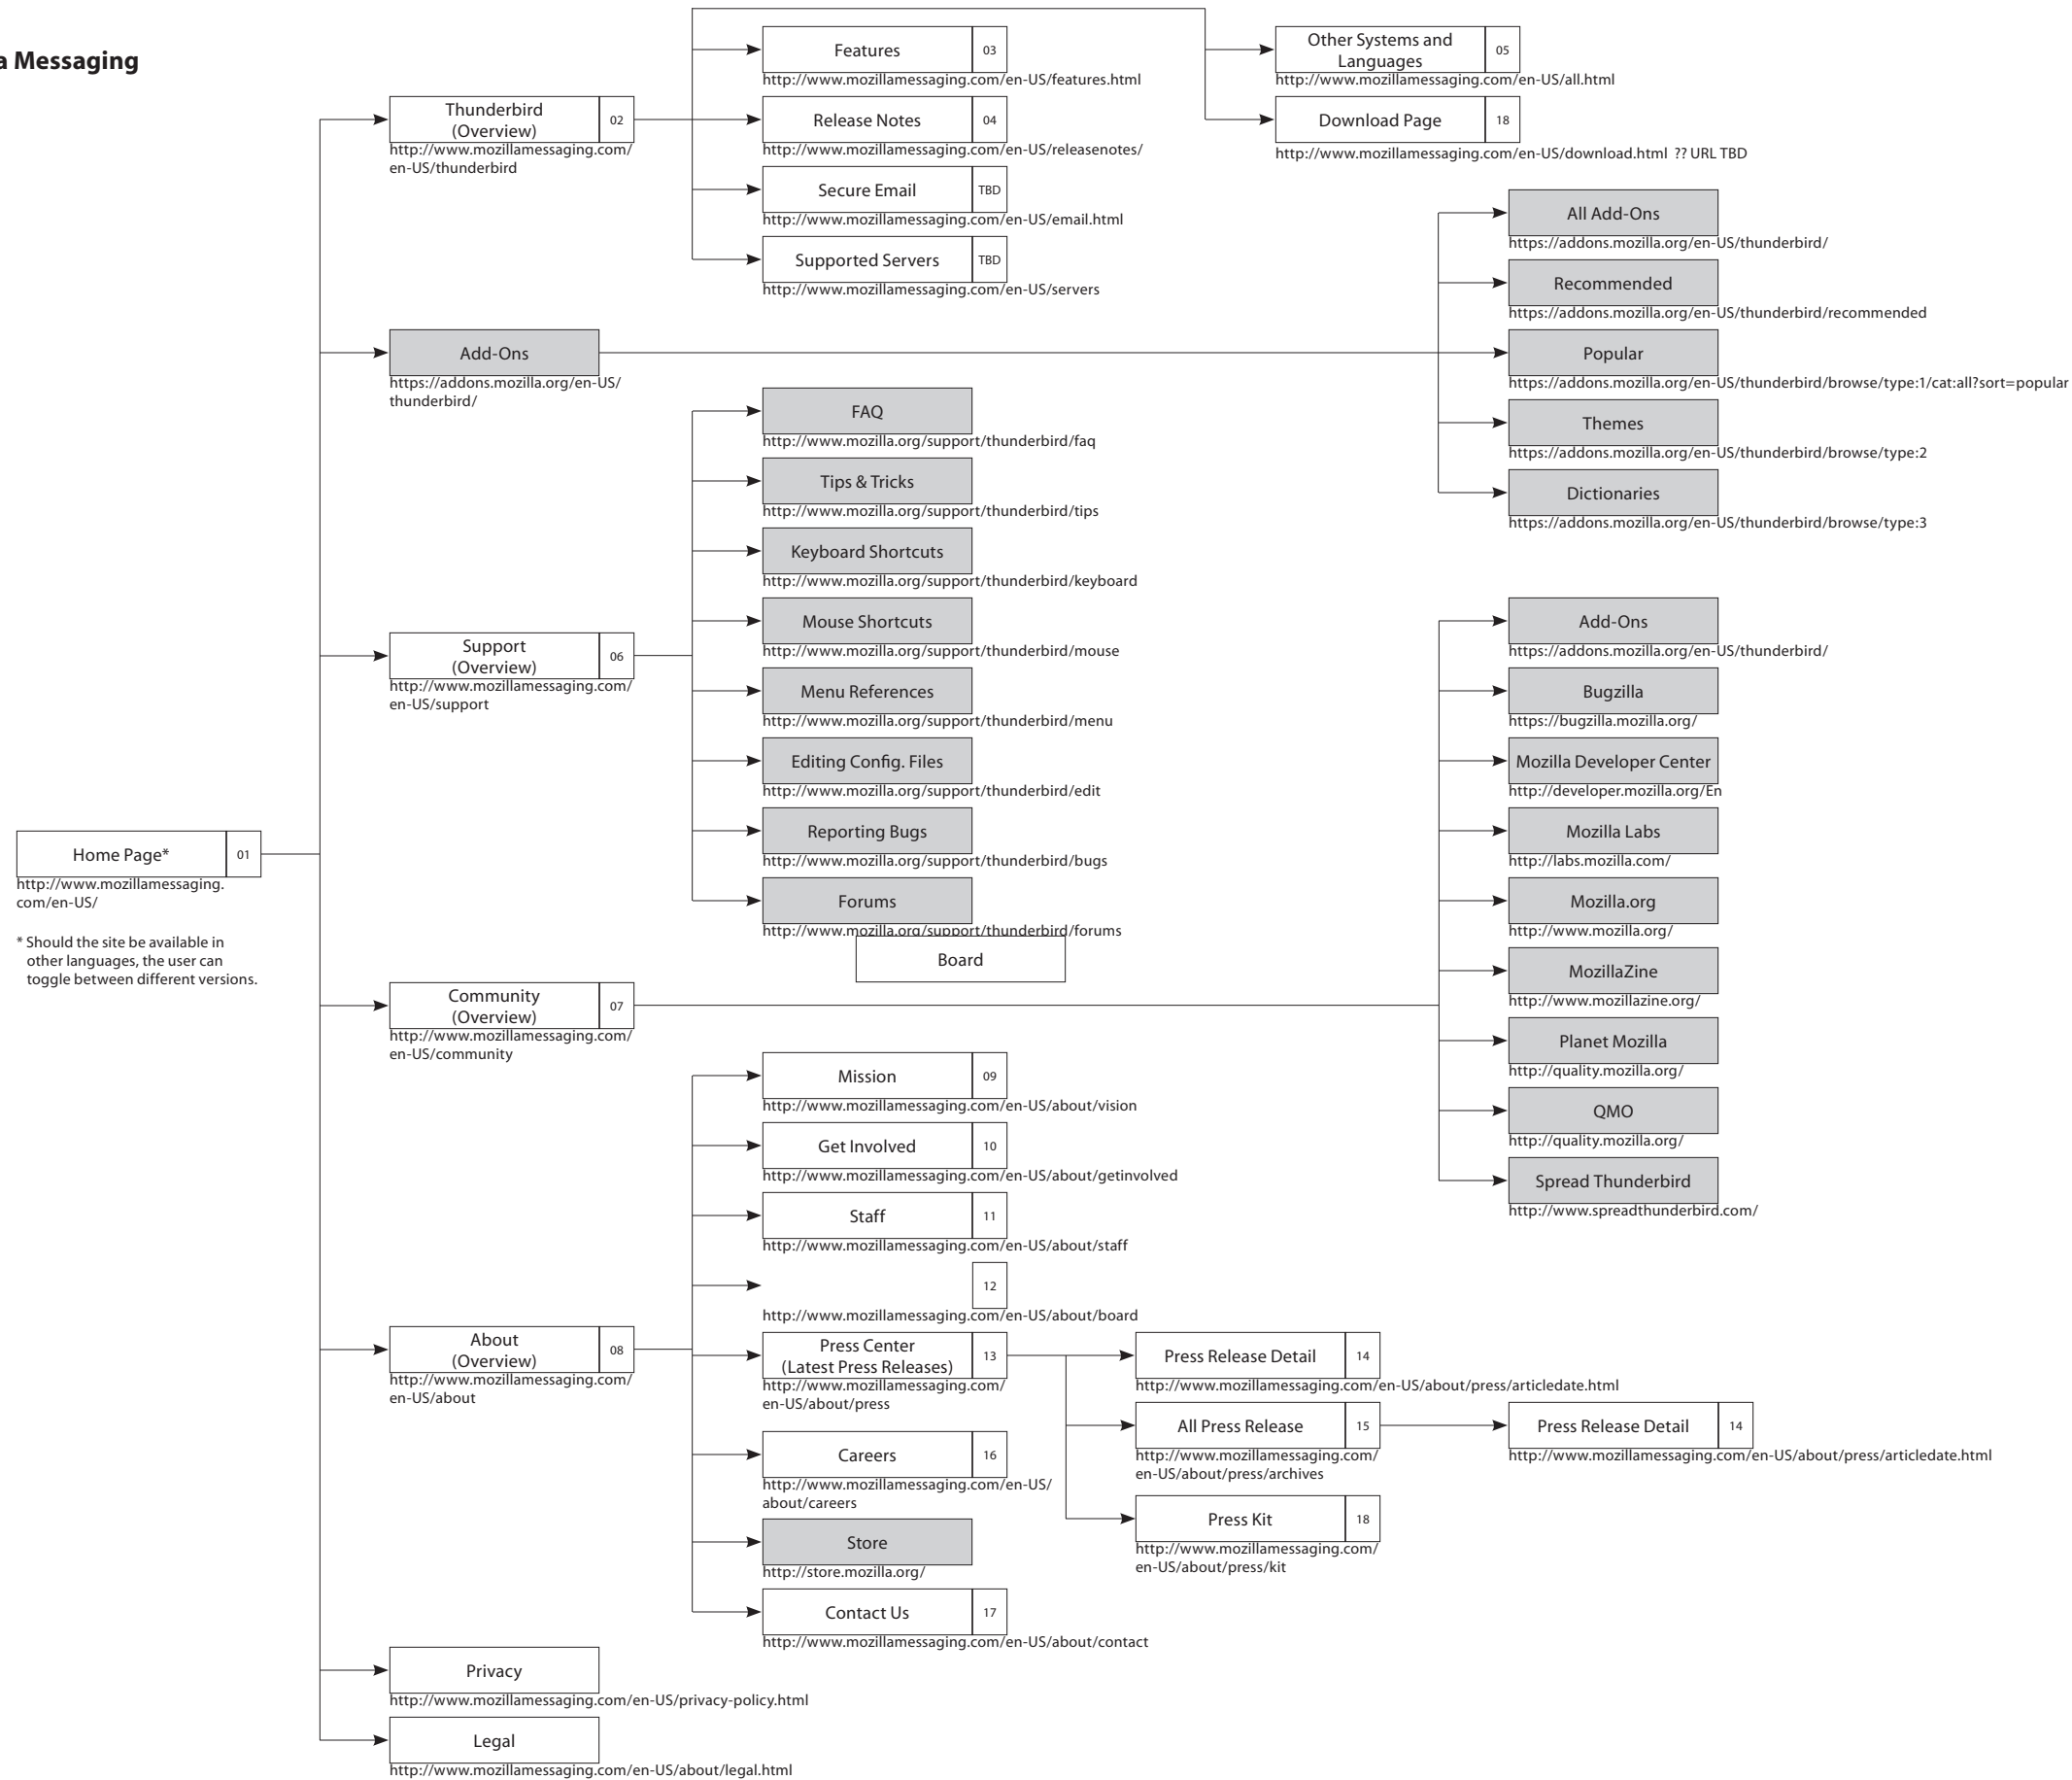

Mozillamessaging.com Site Redesign

Site Map — Version 3.0 — September 22, 2008

While this document can be printed at 8.5" x 11" it may be hard to read and is intended to be printed at 11" x 17".

Mozilla Messaging

* Should the site be available in other languages, the user can toggle between different versions.

Additional Site Page(s)